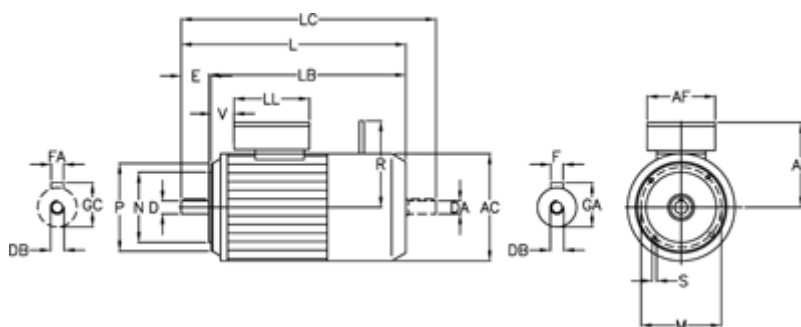

# Data Sheet

Article number: 2501841540675

Description: Bonfiglioli brake motor BE63B-4-FD3.5 0.18KW  
1400 rpm 3x230/400v 50HZ IE2 DC brake IP55 3.5 B14 stainless steel

## Measures

A/F = 98	EA = 23	LL = 133
AC = 121	F = 4	M = 75
AD = 119	FA = 4	N = 60
D = 11	GA = 12.5	P = 90
DA = 11	GC = 12.5	R = 96
DB = M4	L = 272	S = M5
DB1 = M4	LB = 249	T = 2.5
E = 23	LC = 297	V = 14